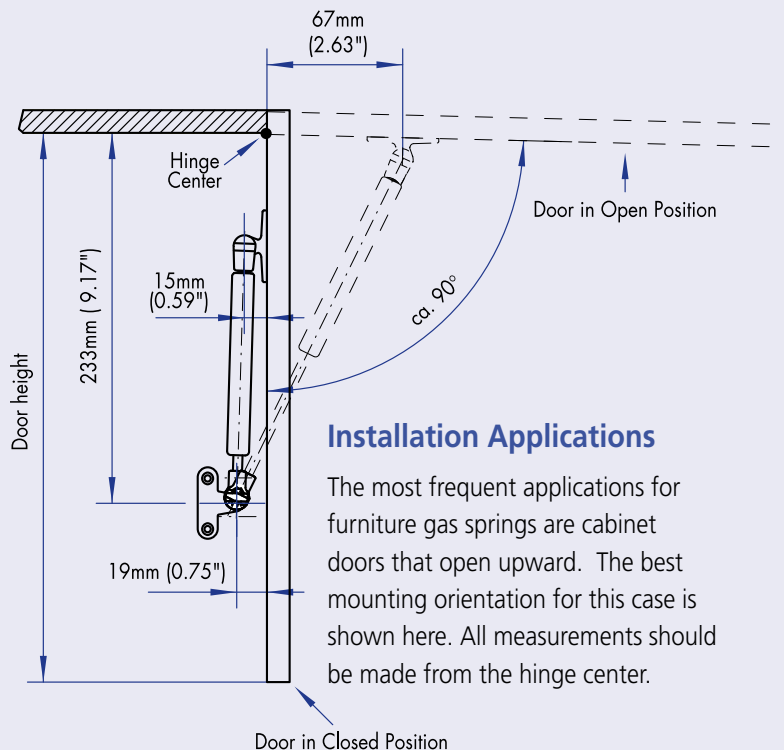

# Gas Spring Selection Guide

Door weight

Door height	2 – 3 kg (5 – 7 lb)		3.5 – 4.5 kg (8 – 10 lb)		5 – 6 kg (11 – 13 lb)		6.5 – 9 kg (14 – 20 lb)	
	Quantity	Force	Quantity	Force	Quantity	Force	Quantity	Force
254 – 305 mm (10 – 12 in)	2	100 N (22.5 lb)	2	100 N (22.5 lb)	2	100 N (22.5 lb)	2	150 N (33.7 lb)
330 – 380 mm (13 – 15 in)	2	100 N (22.5 lb)	2	100 N (22.5 lb)	2	100 N (22.5 lb)	2	150 N (33.7 lb)
406 – 457 mm (16 – 18 in)	2	100 N (22.5 lb)	2	100 N (22.5 lb)	2	150 N (33.7 lb)	2	150 N (33.7 lb)
483 – 533 mm (19 – 21 in)	2	100 N (22.5 lb)	2	150 N (33.7 lb)	2	150 N (33.7 lb)	Application Assistance Required	
559 – 610 mm (22 – 24 in)	2	100 N (22.5 lb)	2	150 N (33.7 lb)	2	150 N (33.7 lb)	Application Assistance Required	

The forces given are guideline values and refer to the installation situation shown. Any interim levels should be determined by interpolation. The assumed opening angle is approximately 90°.