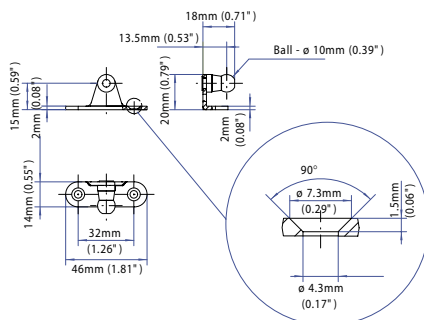

6871SU

9074RO