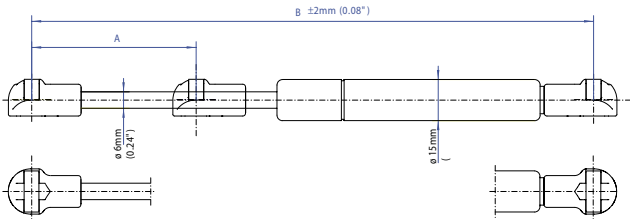

Gas Springs and End Fittings for Mounting on Cabinet Doors